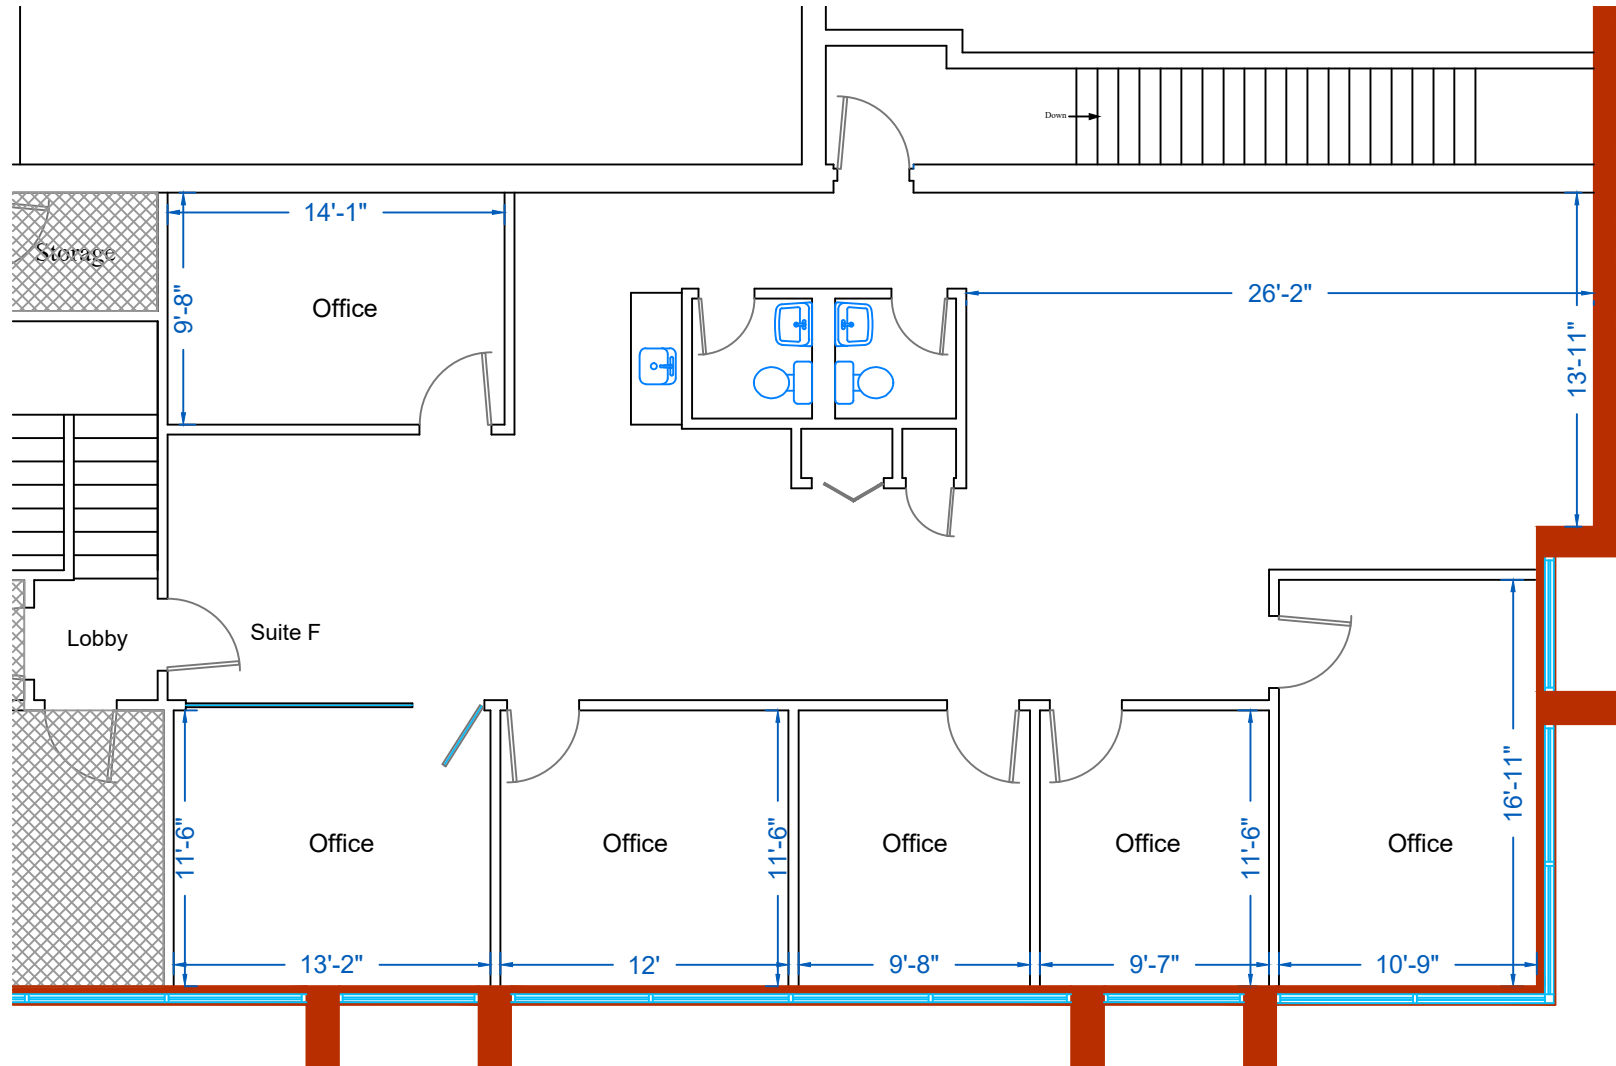

Schaumburg Commerce Center

636 Remington Rd, Suite F
2,142 Rentable Square Feet

PO Box 1189
Palatine, IL 60078

MOATS
OFFICE PROPERTIES

Office: 847-359-2121
Cell: 847-630-1717