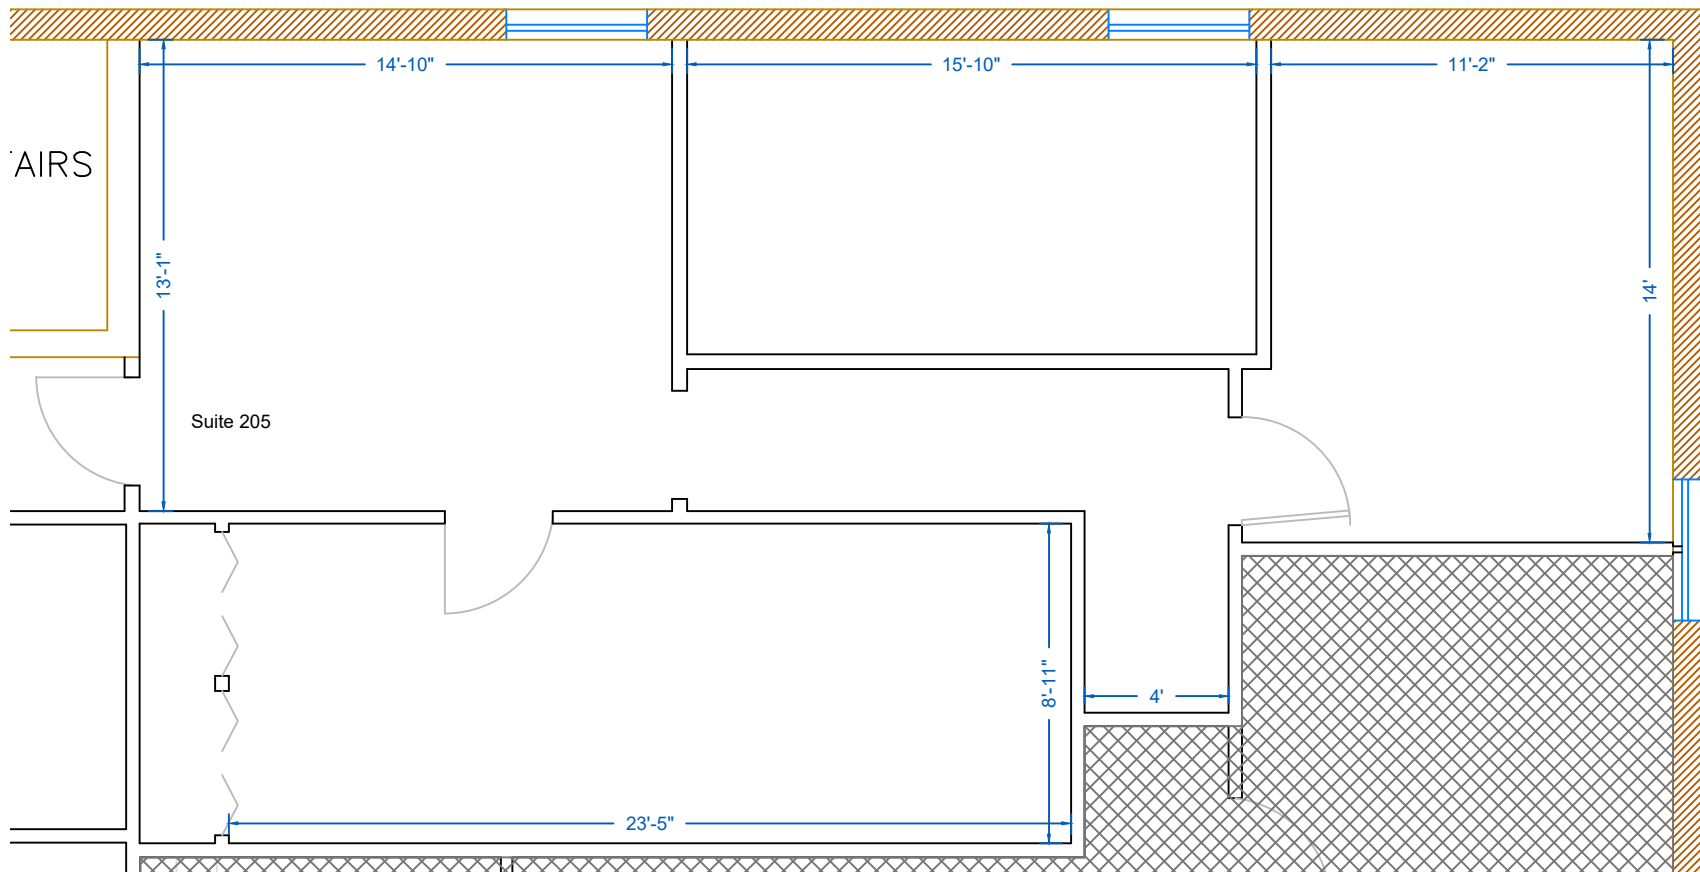

Garfield Professional Center

735 Garfield Ave, Suite 205
1,108 Rentable Square Feet

PO Box 1189
Palatine, IL 60078

MOATS
OFFICE PROPERTIES

Office: 847-359-2121
Cell: 847-630-1700