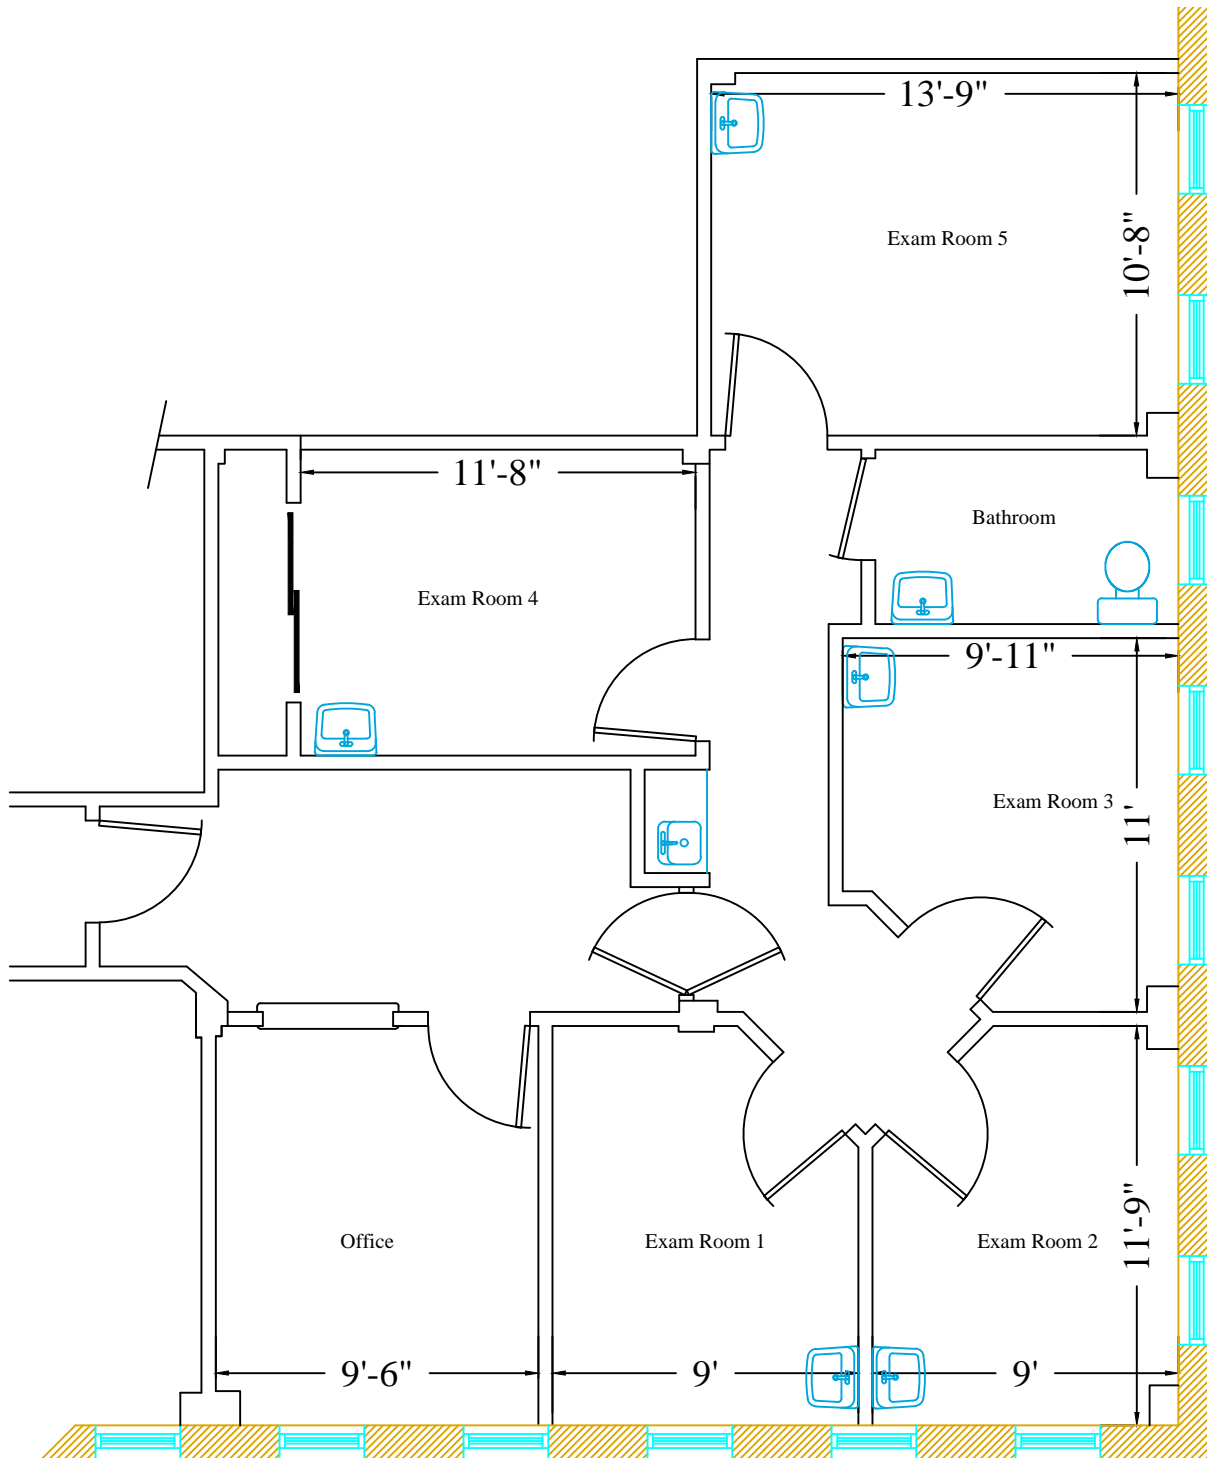

Terramere Building

4256 N Arlington Heights Road, Suite 240
1,220 Rentable Square Feet

PO Box 1189
Palatine, IL 60078

MOATS
OFFICE PROPERTIES

Office: 847-359-2121
Cell: 847-363-9700