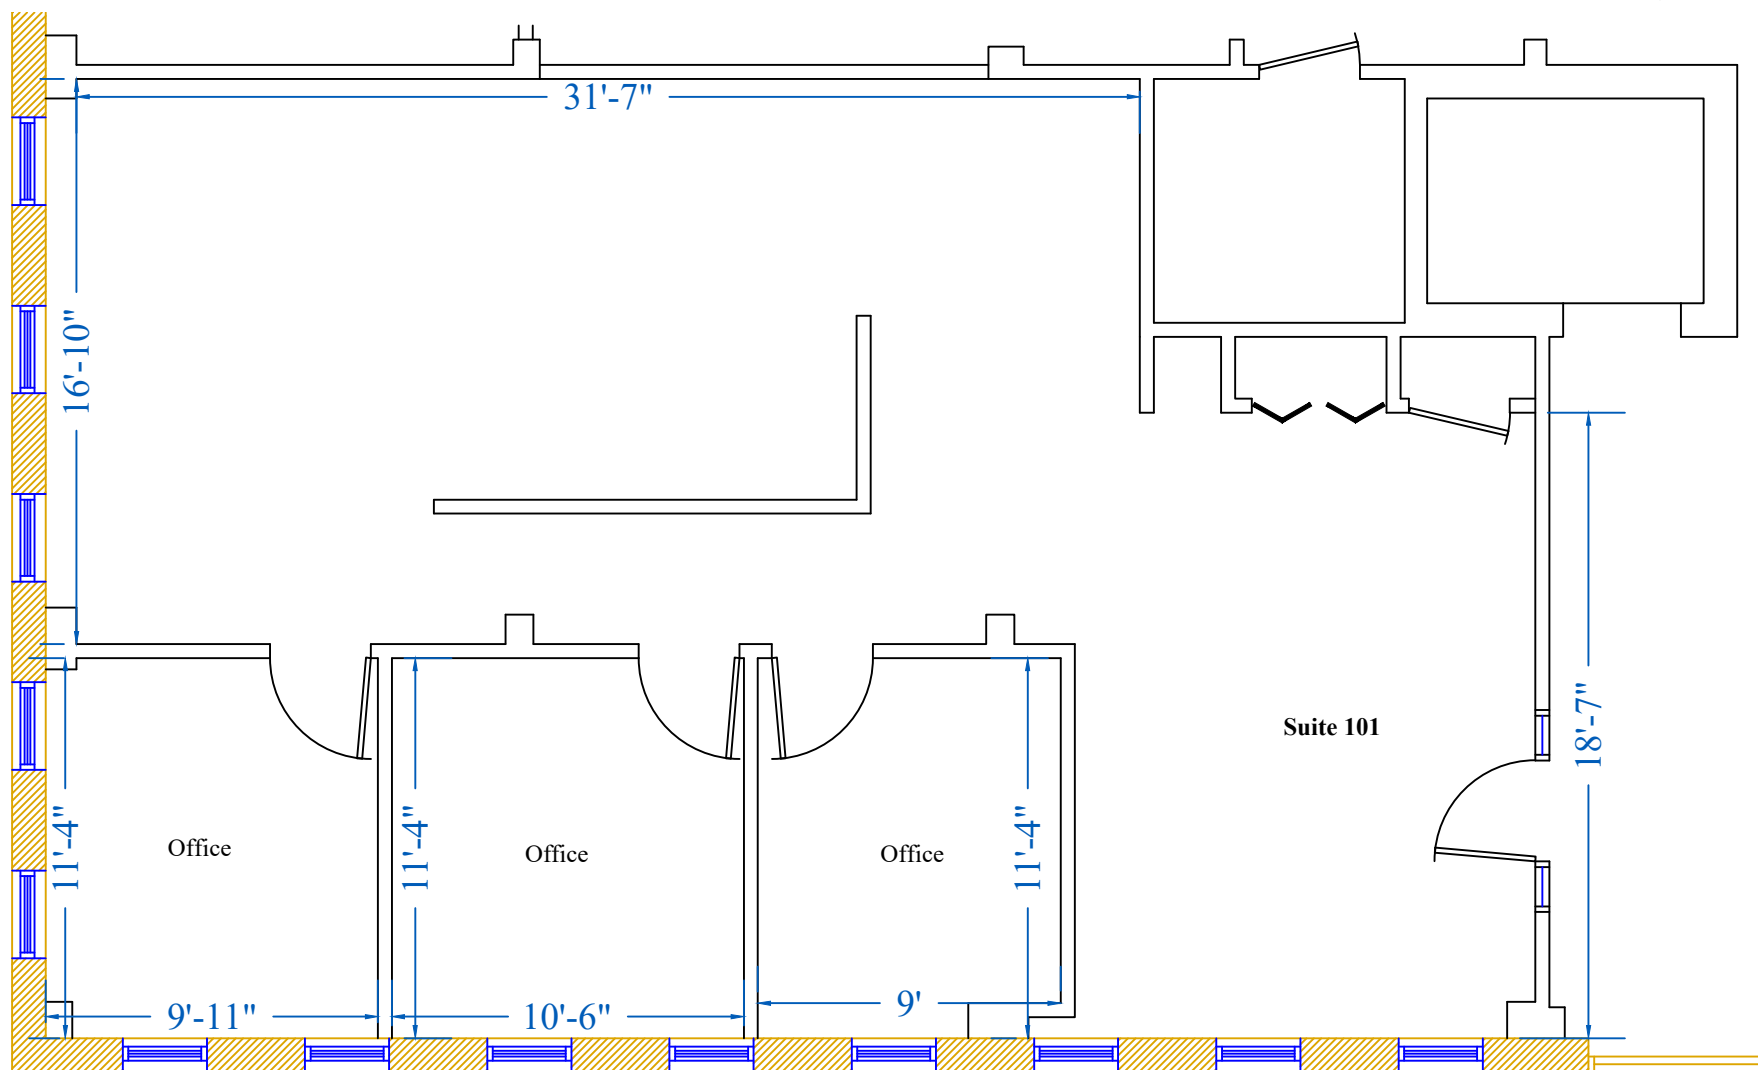

Terramere Building

4256 N Arlington Heights Rd., Suite 101
1452 Rentable Square Feet

PO Box 1189
Palatine, IL 60078

MOATS
OFFICE PROPERTIES

Office: 847-359-2121
Cell: 847-630-1700