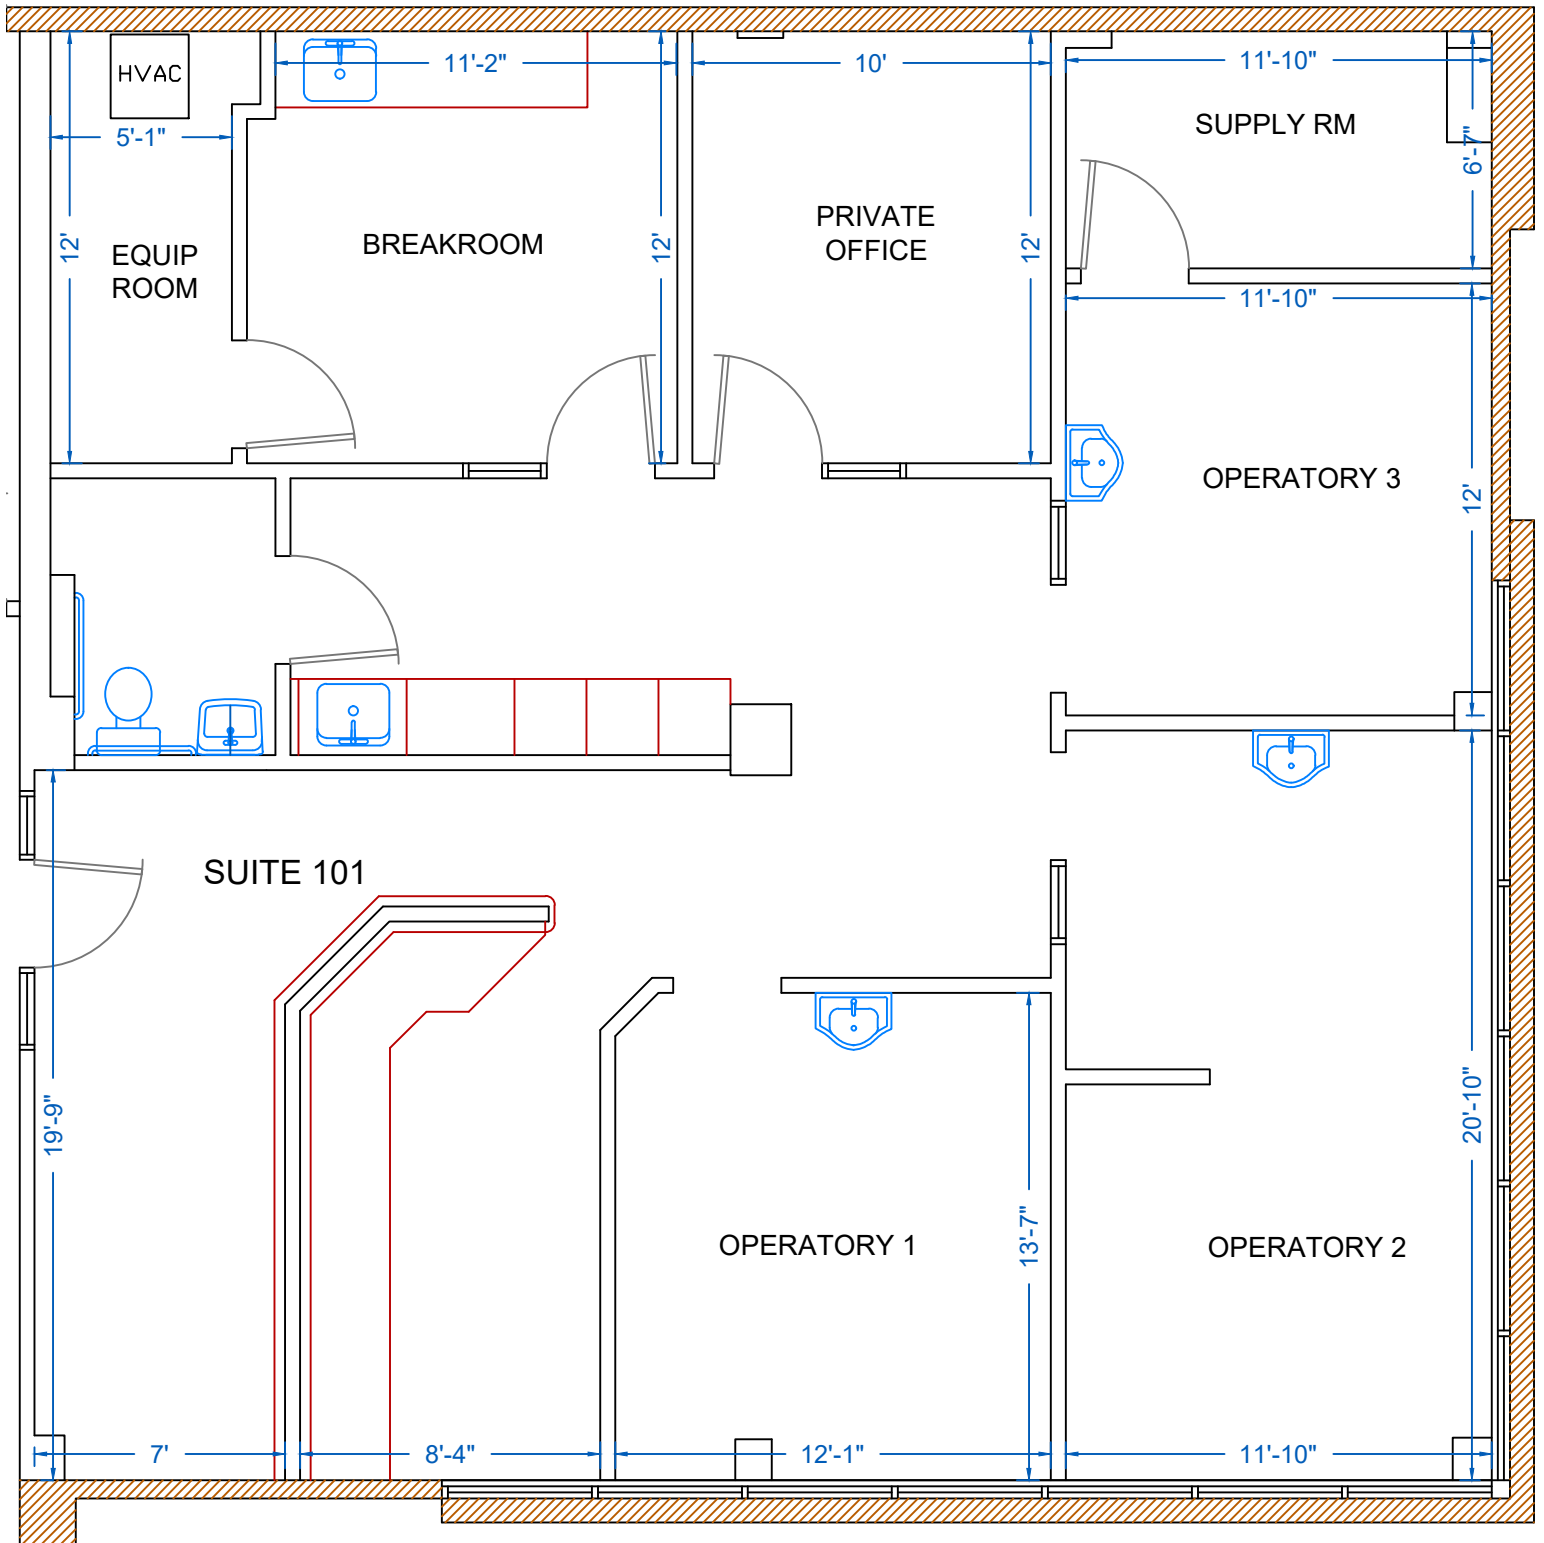

Ritzenthaler Building

3233 N Arlington Heights Rd, Suite 101
2,094 Rentable Square Feet

PO Box 1189
Palatine, IL 60078

MOATS
OFFICE PROPERTIES

Office: 847-359-2121
Cell: 847-630-1700