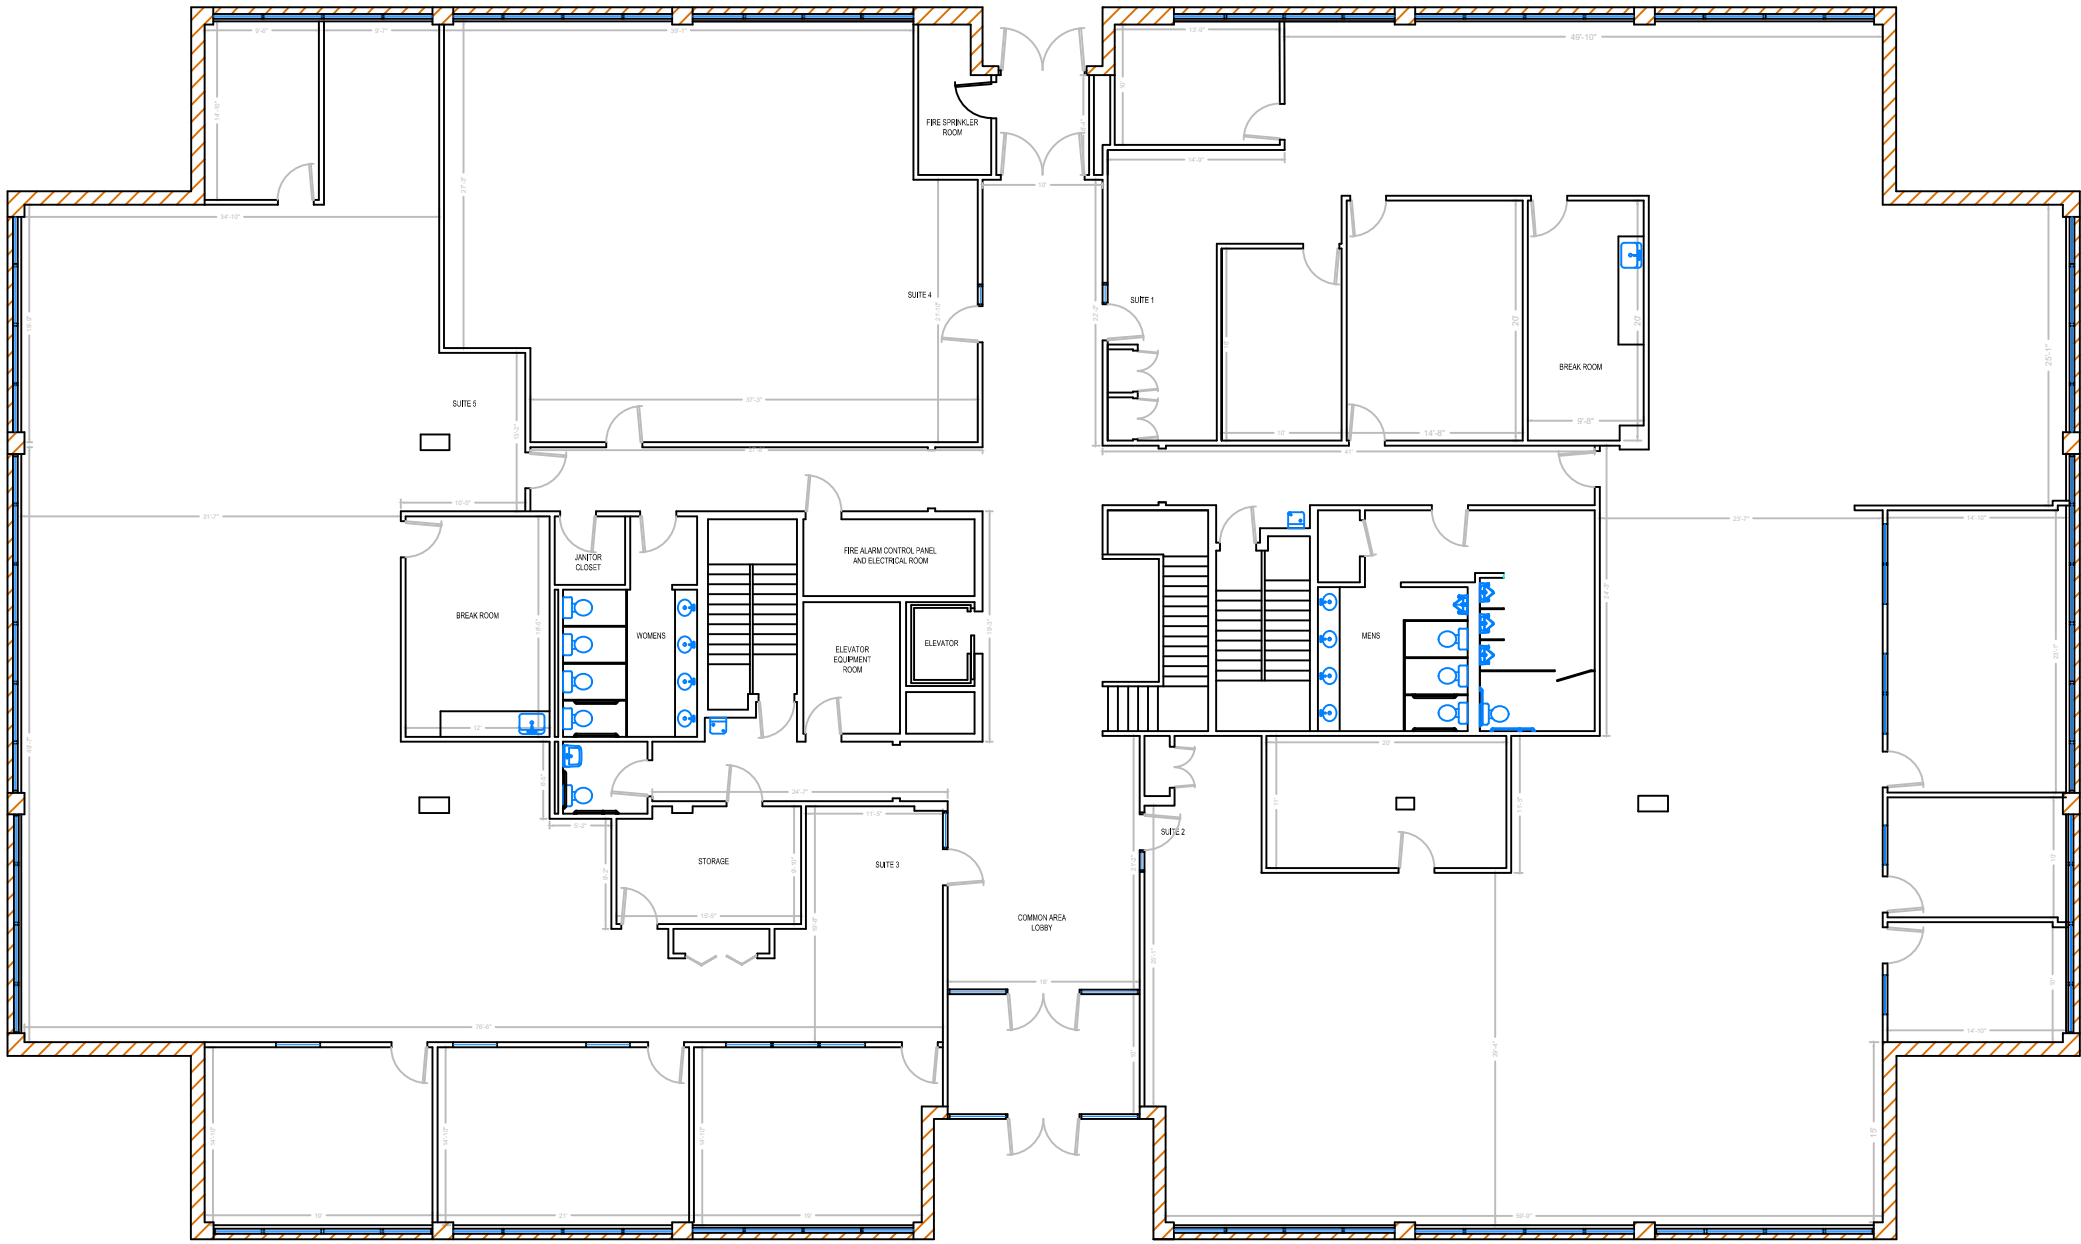

# 1717 Penny Lane, Schaumburg, IL

## 1st Floor Plan

Scale: 1/16" = 1' 0"