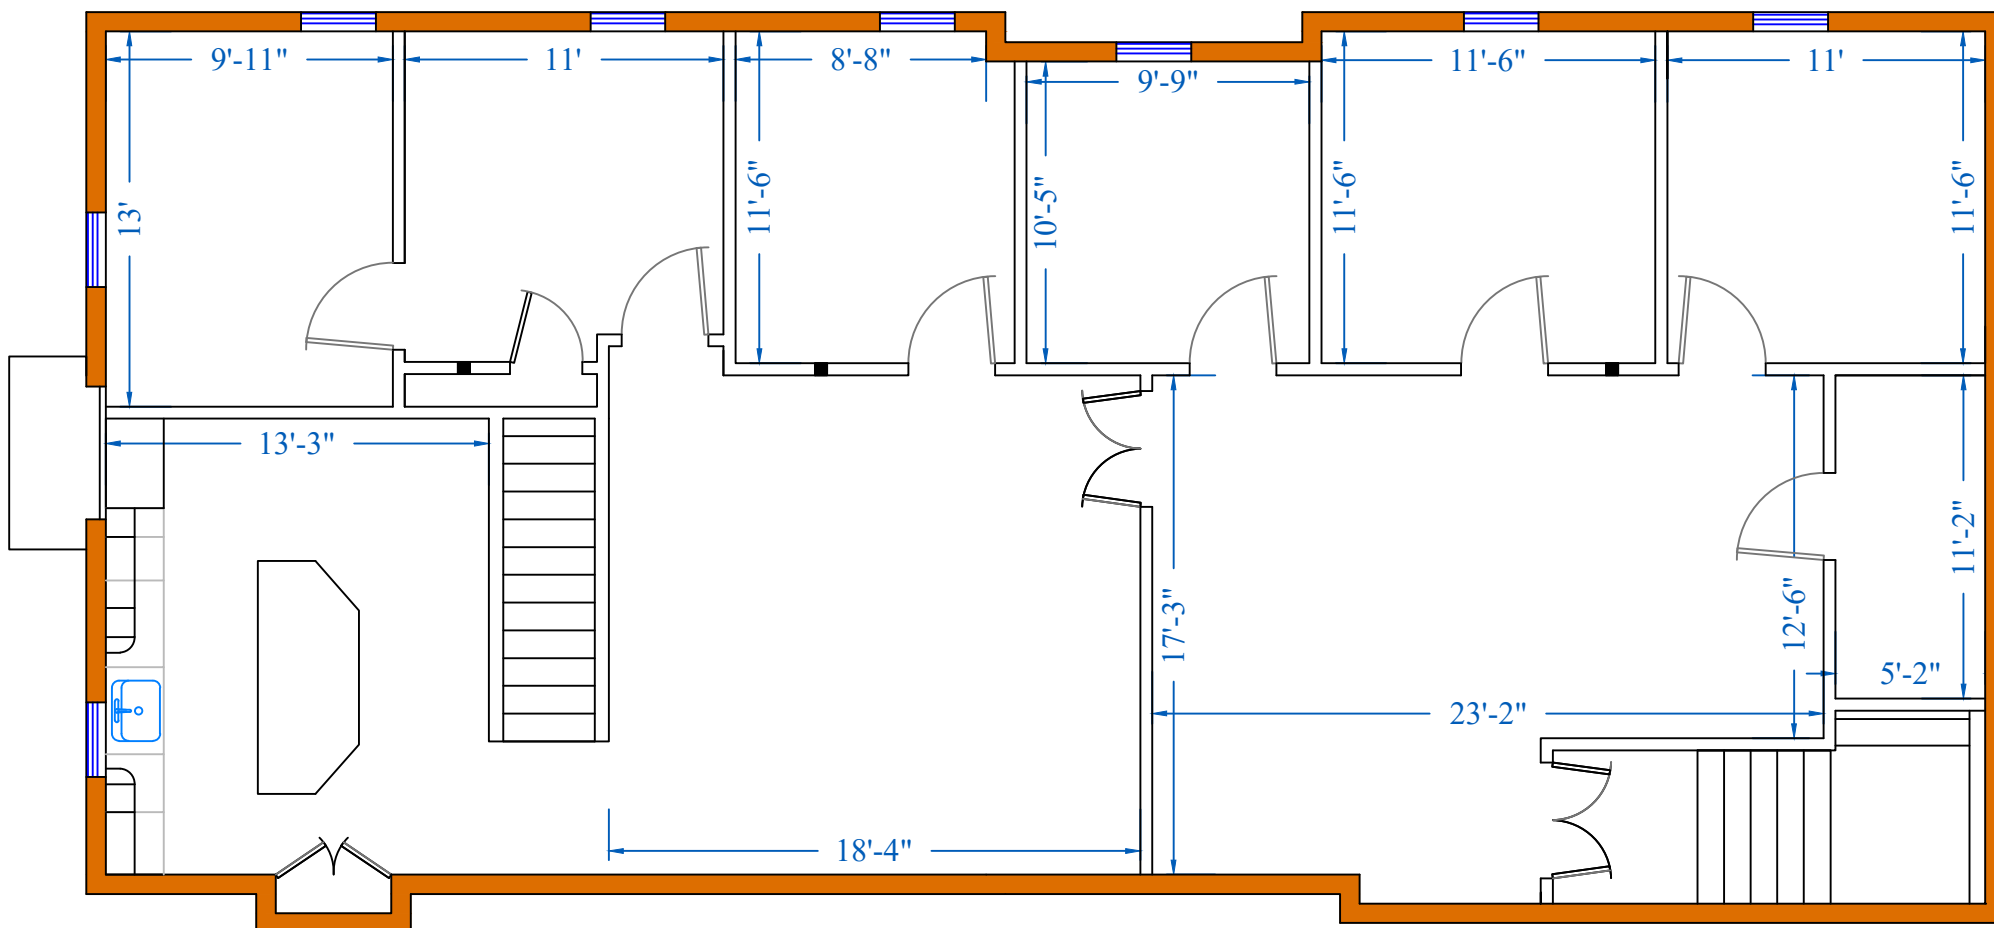

Inverness Professional Center

1618 W Colonial Parkway, Lower Level
2176 Rentable Square Feet

PO Box 1189
Palatine, IL 60078

MOATS
OFFICE PROPERTIES

Office: 847-359-2121
Cell: 847-630-1700