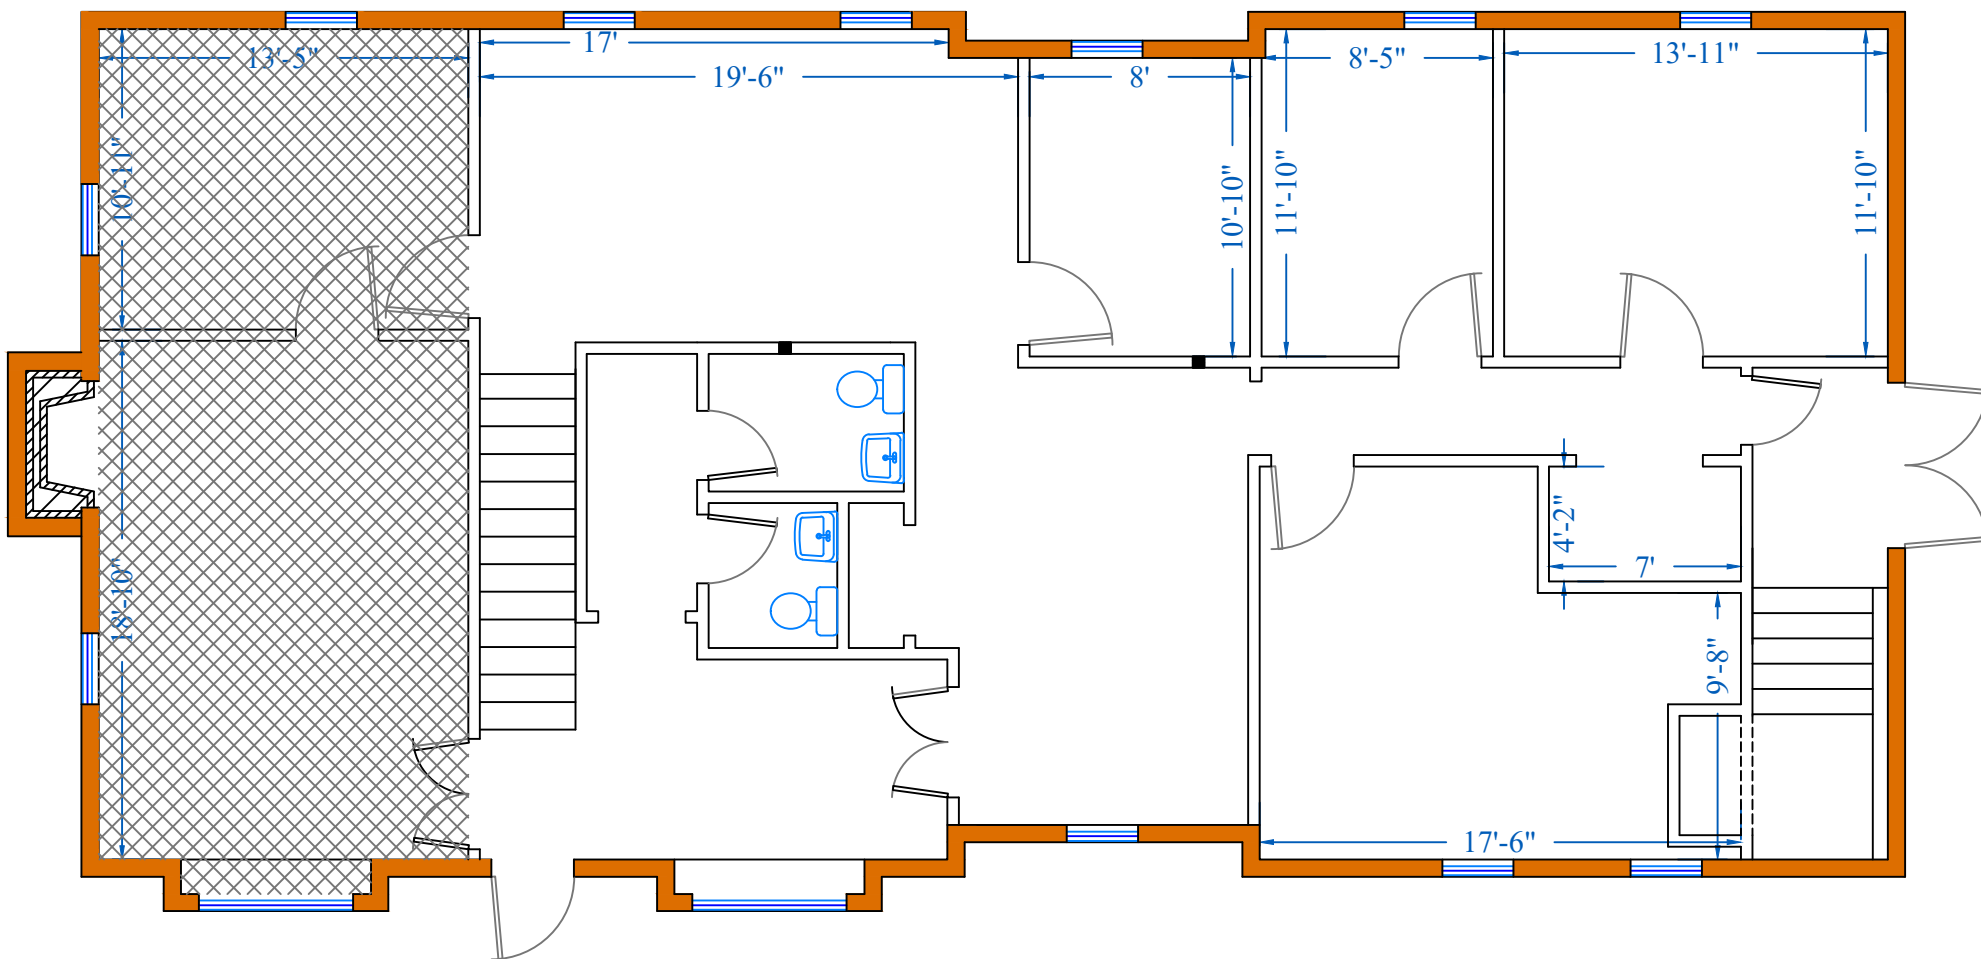

Inverness Professional Center

1618 W Colonial Parkway, First Floor

PO Box 1189
Palatine, IL 60078

MOATS
OFFICE PROPERTIES

Office: 847-359-2121
Cell: 847-630-1700