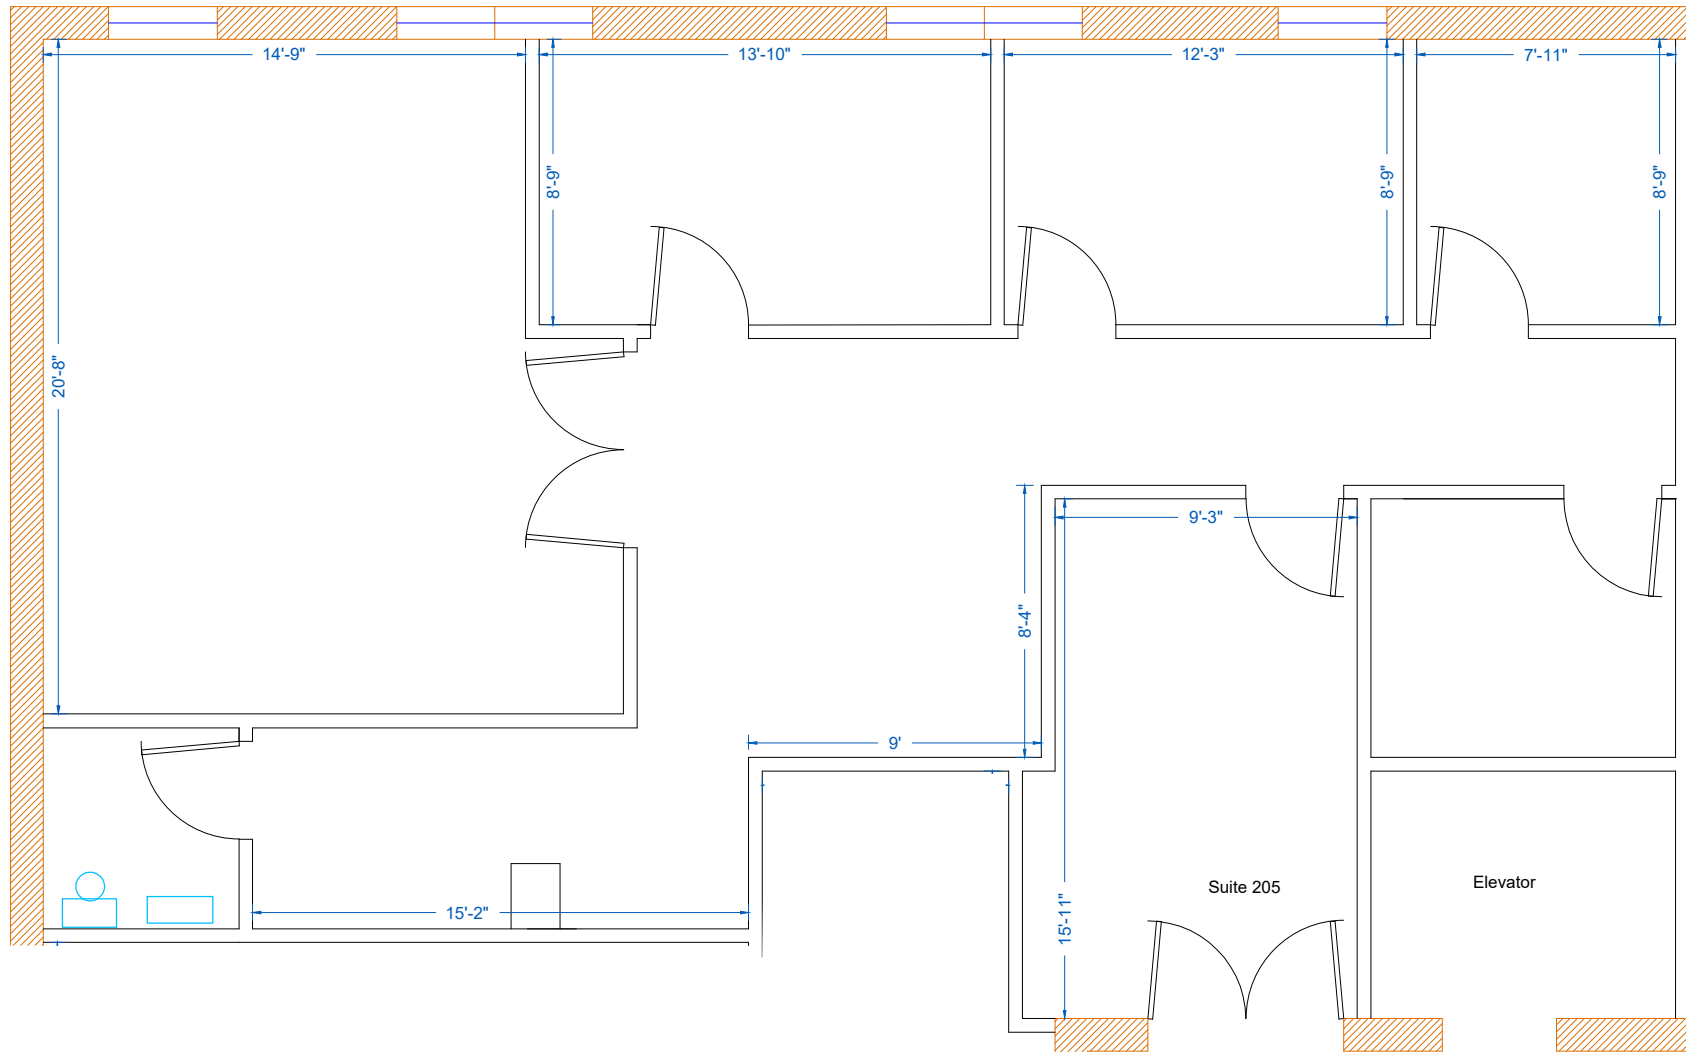

Fountain Hills Professional Center

13253 N La Montana Dr., Suite 205
1,545 Rentable Square Feet

PO Box 1189
Palatine, IL 60078

MOATS
OFFICE PROPERTIES

Office: 847-359-2121
Cell: 847-630-1700