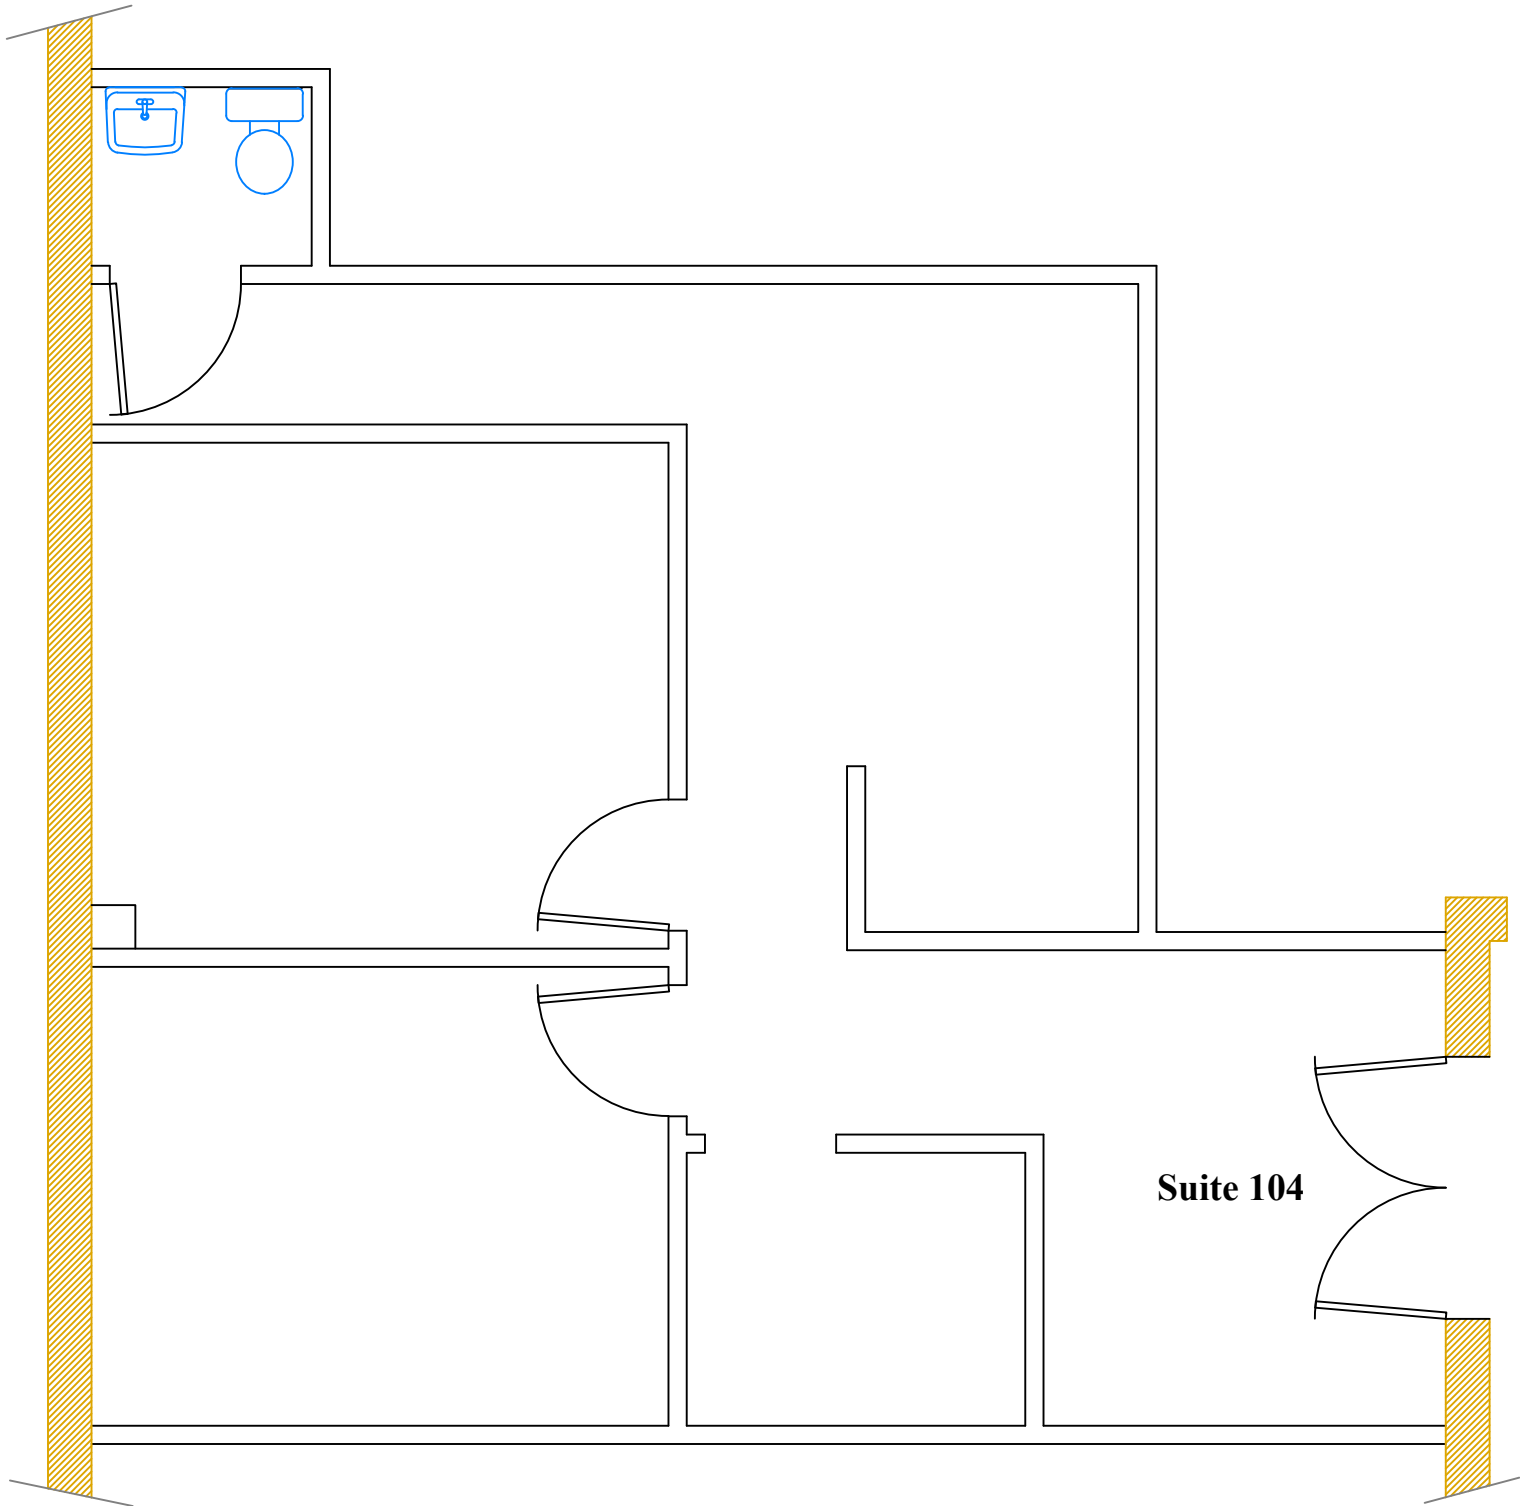

Fountain Hill Professional Center

13253 N La Montana Dr.
816 Rentable Square Feet

PO Box 1189
Palatine, IL 60078

MOATS
OFFICE PROPERTIES

Office: 847-359-2121
Cell: 847-630-1700