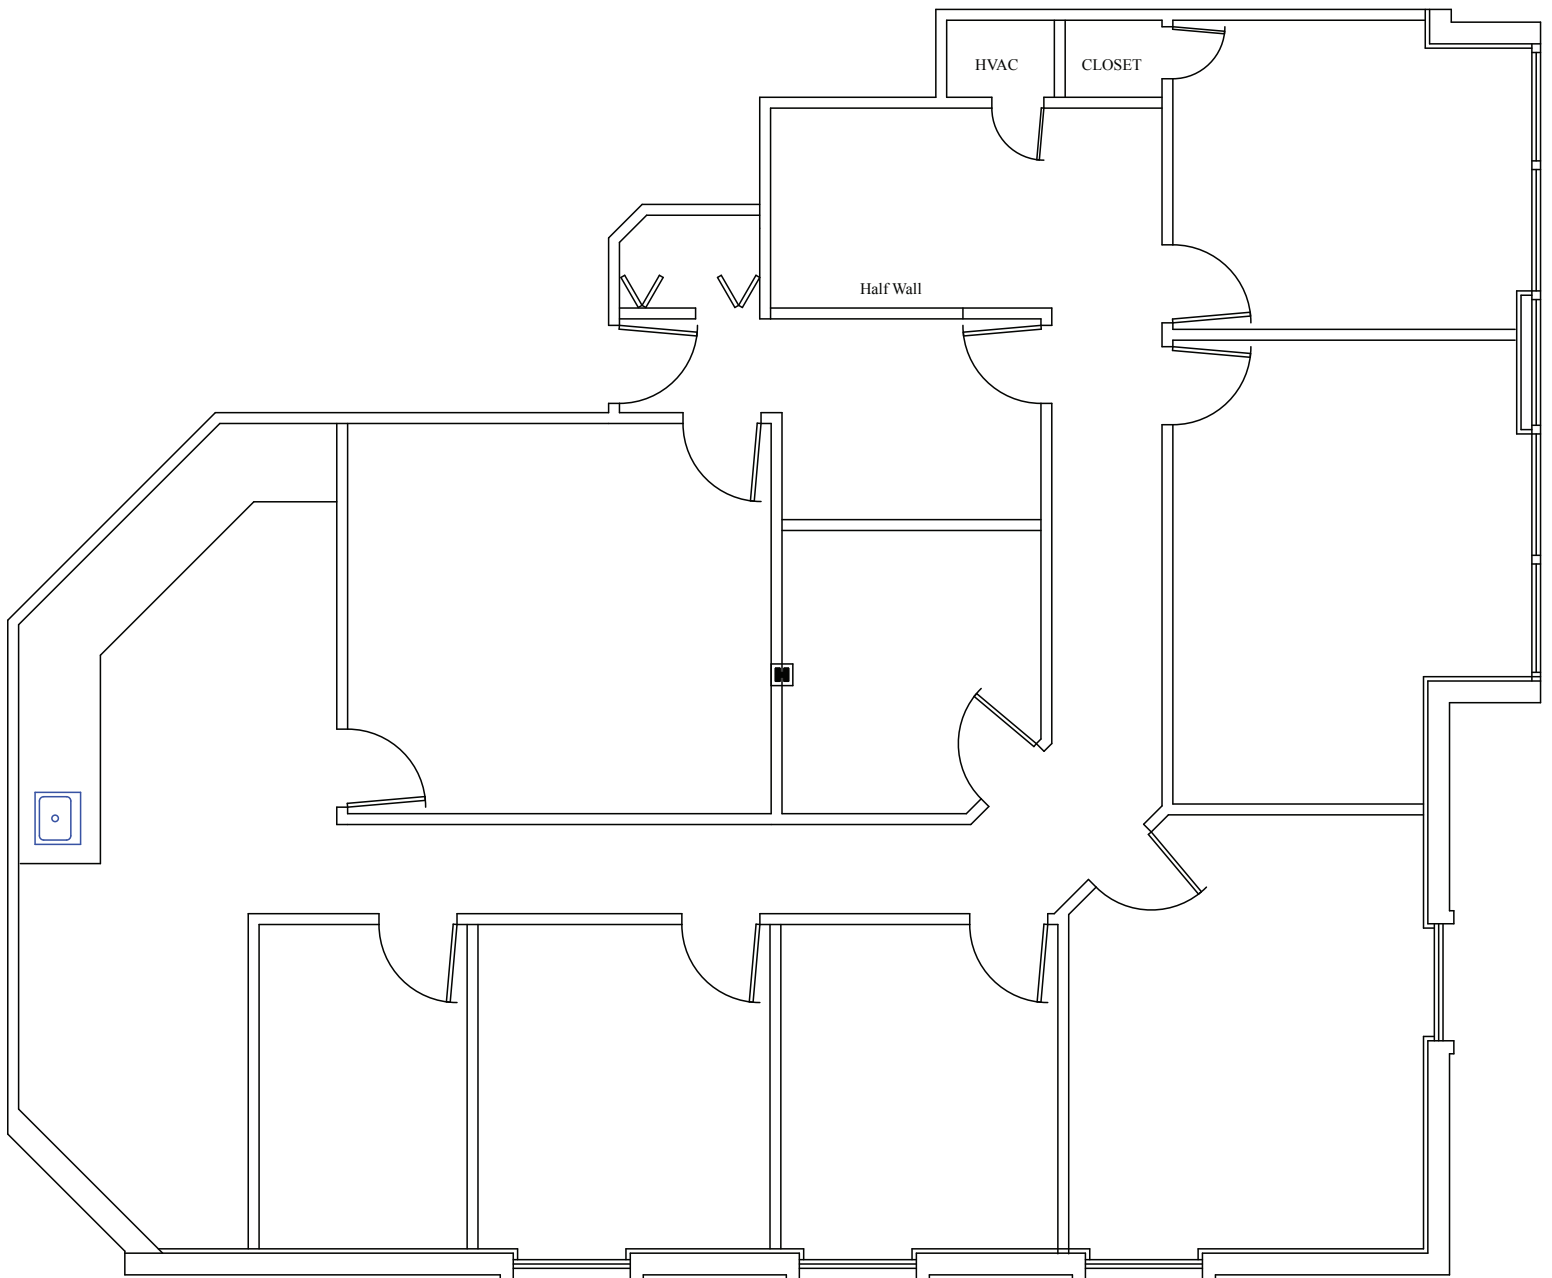

The Office Park of Palatine

675 North Court 2,748 Rentable Square Feet
Suite 160

PO Box 1189
Palatine, IL 60078

MOATS
OFFICE PROPERTIES

Office: 847-359-2121
Cell: 847-363-9700