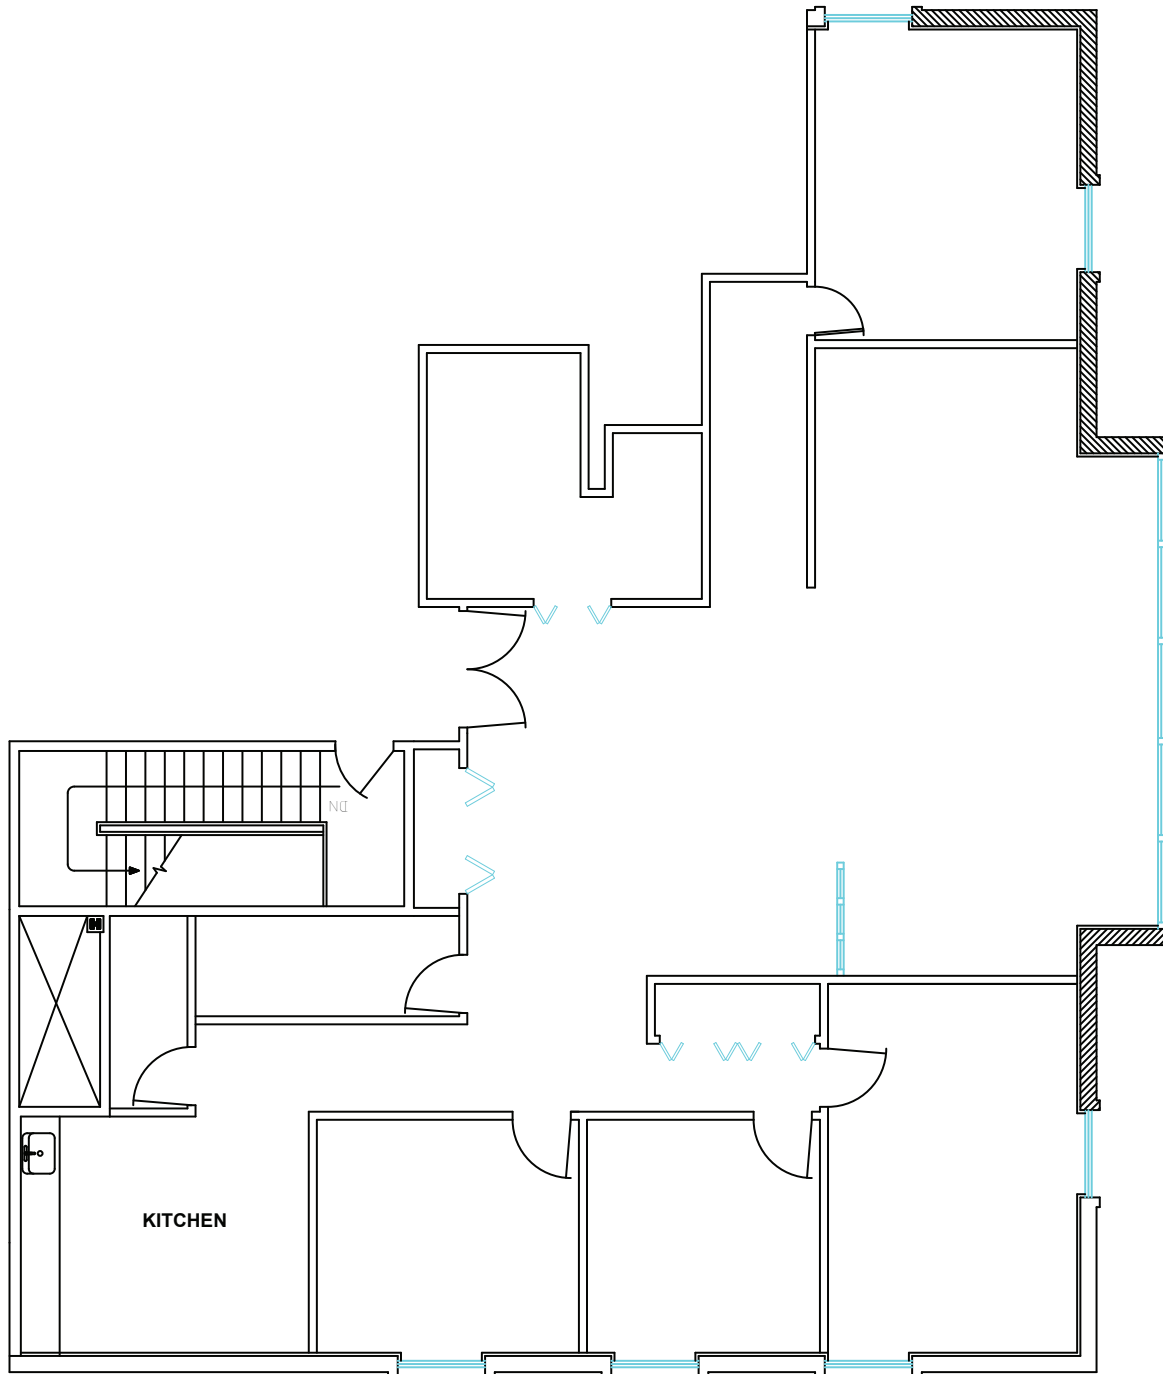

The Office Park of Palatine

PO Box 1189
Palatine, IL 60078

MOATS
OFFICE PROPERTIES

Office: 847-359-2121
Cell: 847-363-9700

The Office Park of Palatine

675 North Court 3,186 Rentable Square Feet
Suite 300

PO Box 1189
Palatine, IL 60078